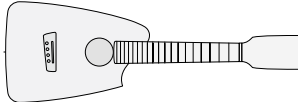

Body Style

Standard \$0

Kayak \$0

Cutaway \$75

Notes

Wood*

Top:

spruce \$0
 cedar \$0
 koa \$35

Sides/Back:

mahogany \$0
 koa \$60
 walnut \$48
 maple \$48

Trim

Binding:

maple \$75**
 rosewood \$75**
 black fiber \$50

Neck

mahogany \$0
 figured maple \$40

Fretboard: